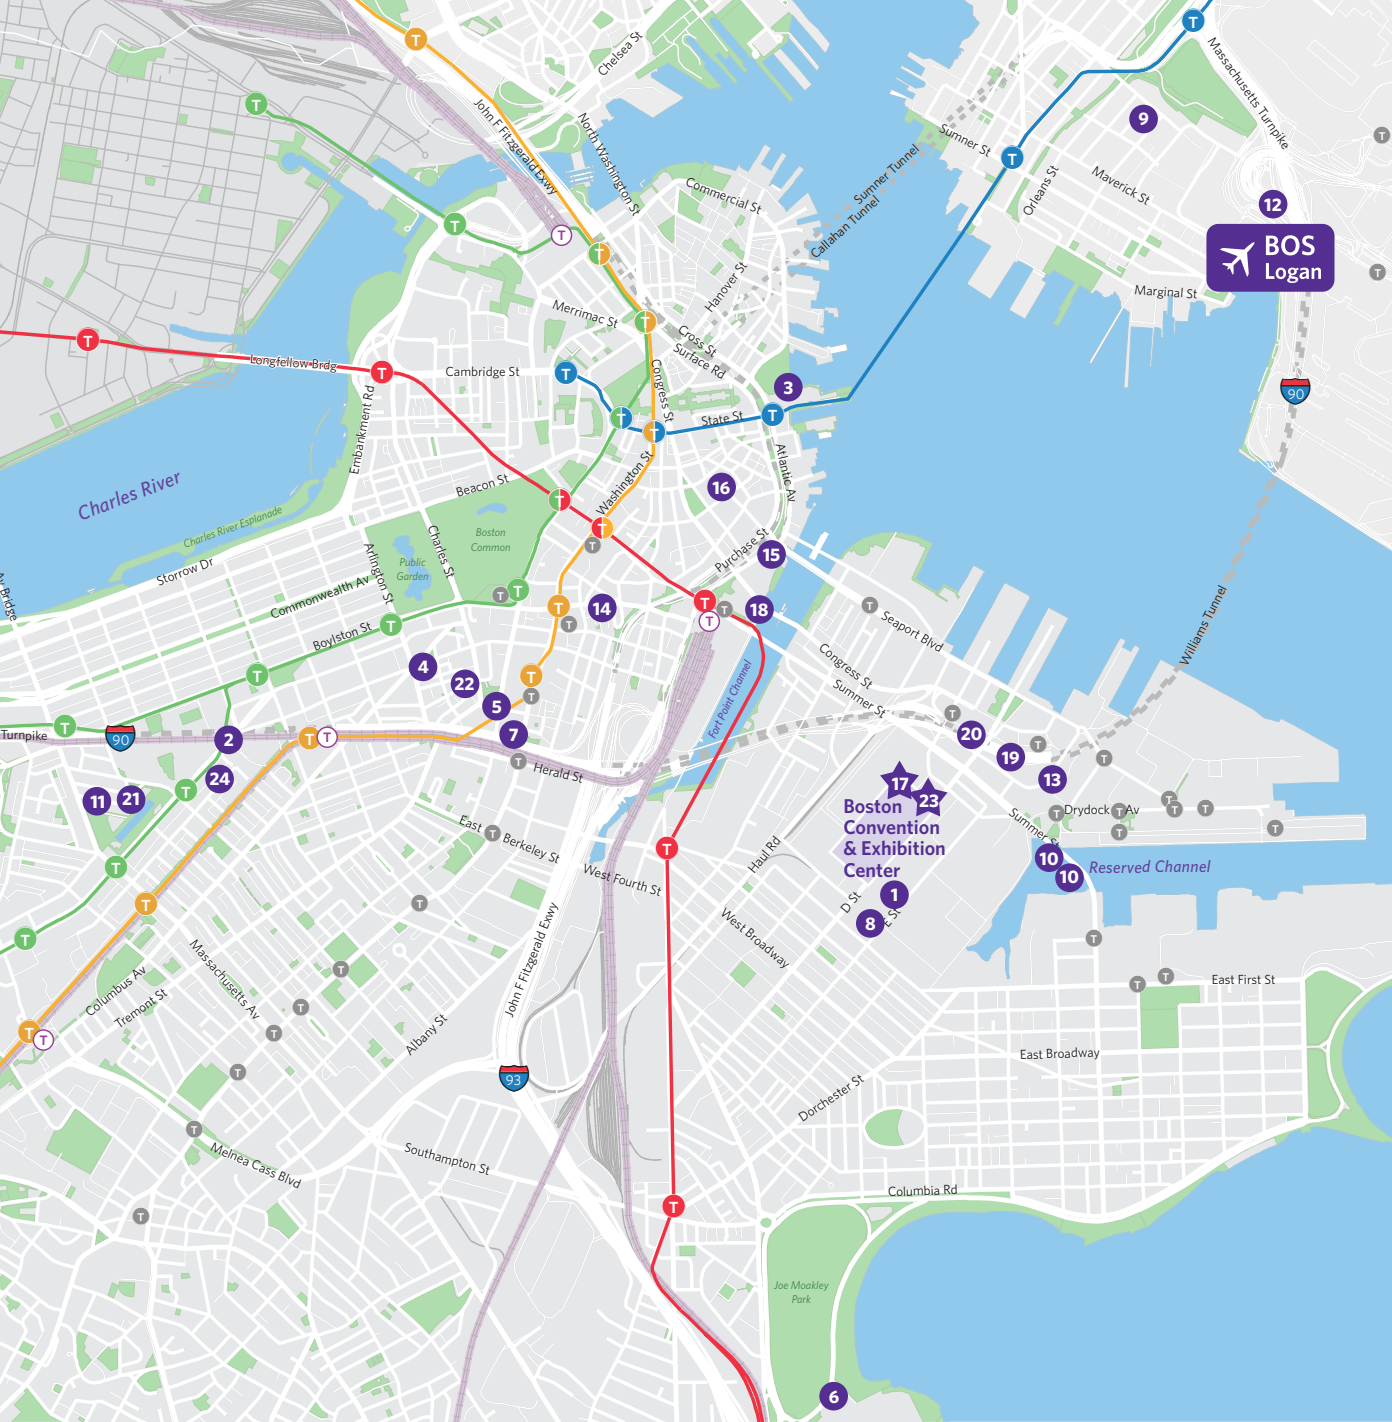

Boston Convention & Exhibition Center (BCEC)
415 Summer St

1. Aloft Boston Seaport District 401-403 St 2. Boston Marriott Copley Place 100 Huntington Ave 3. Boston Marriott Long Wharf 269 State St 4. Boston Park Plaza 50 Park Plz at Arlington St 5. Courtyard Boston Downtown 275 Tremont St 6. DoubleTree by Hilton Boston Bayside 240 Mt Vernon St	7. DoubleTree Hotel Boston—Downtown 821 Washington St 8. Element Boston Seaport District 391-395 D St 9. Embassy Suites Boston at Logan Airport 207 Porter St 10. Hampton Inn and Homewood Suites Boston Seaport 670 Summer St 11. Hilton Boston Back Bay 40 Dalton St 12. Hilton Boston Logan Airport 1 Hotel Dr	13. Hyatt Place Boston—Seaport District 295 Northern Ave 14. Hyatt Regency Boston 1 Ave de Lafayette 15. InterContinental Boston 510 Atlantic Ave 16. Langham, Boston 250 Franklin St 17. Omni Boston Hotel at the Seaport 450 Summer St 18. Omni Parker House 60 School St	19. Renaissance Boston Waterfront Hotel 606 Congress St 20. Seaport Hotel 1 Seaport Ln 21. Sheraton Boston Hotel 39 Dalton St 22. The Revere Hotel Boston Common 200 Stuart St 23. The Westin Boston Seaport District 425 Summer St 24. Westin Copley Place Boston 10 Huntington Ave